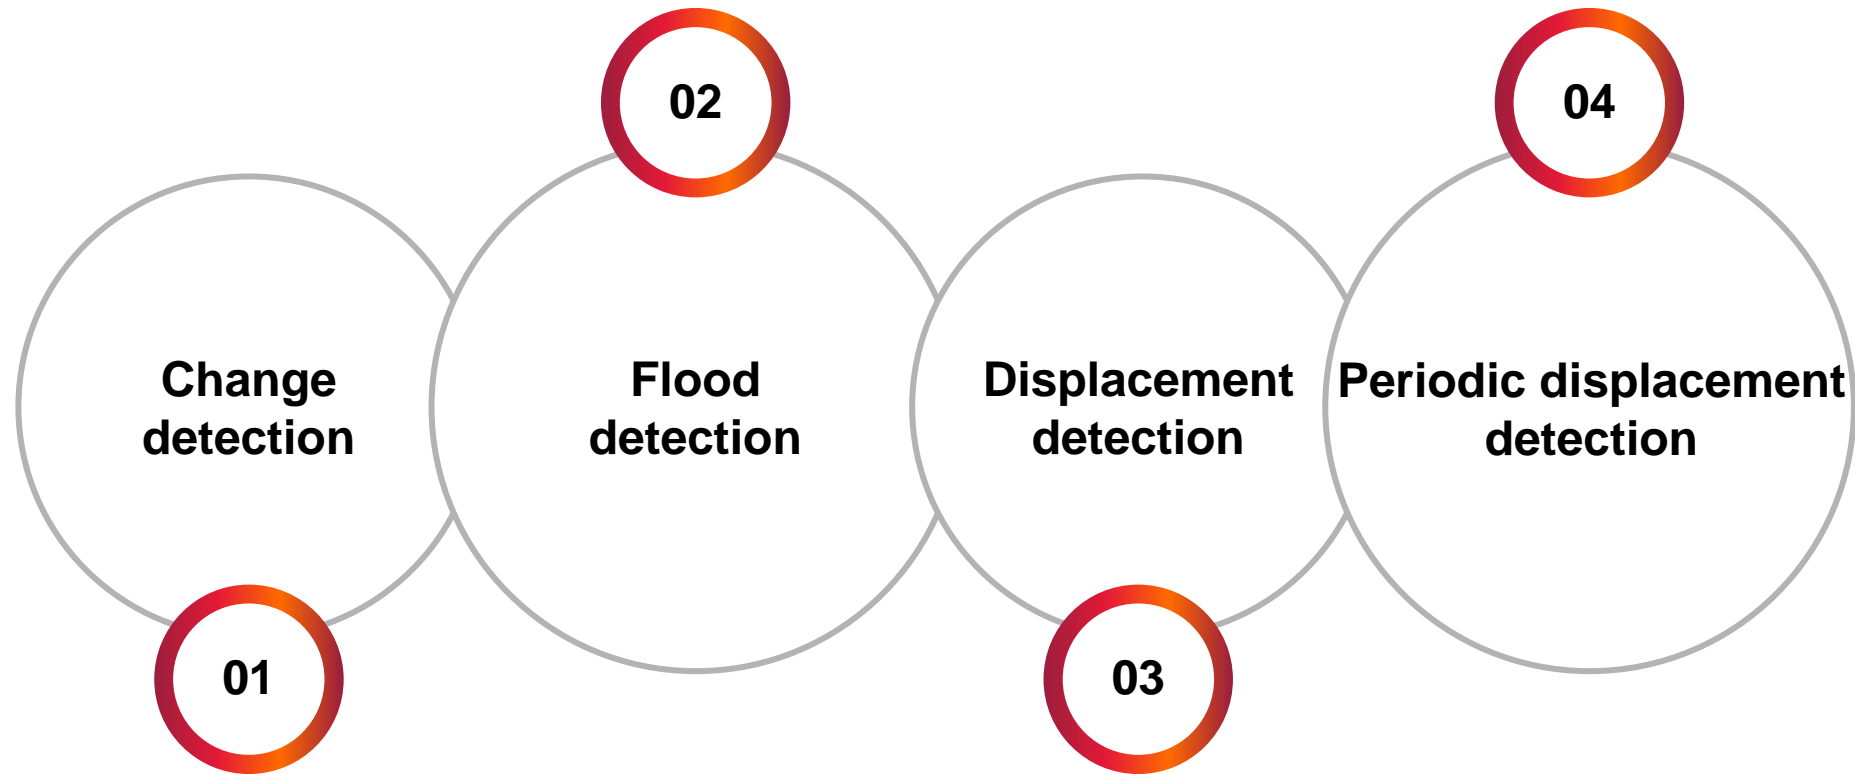

09/2019

11/2021

Duration: 24 + 2 months

Customer:  **esa**  (Investing in Industrial Innovation)

Project team:  &  **VSB TECHNICAL UNIVERSITY OF OSTRAVA**

Scope:

- development of cloud-based platform for processing of satellite images - automatic monitoring
- development of 4 EO use cases (in the form of plugins) based on Sentinel-1
- use cases validation

Use cases (analyses) developed by VŠB-TUO

Use cases (analyses) implemented during the project

Earth Observation Video Exploitation and Analytics Platform

Duration: 24 months

Customer:  **esa**

Project team:  & 