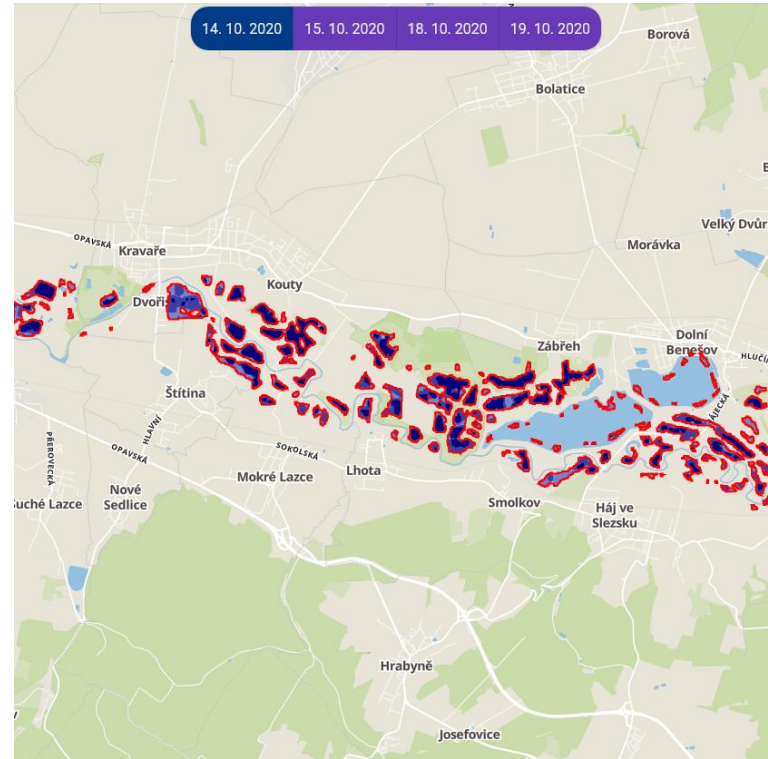

09/2019

11/2021

Duration: 24 + 2 months

Customer:  **esa**  (Investing in Industrial Innovation)

Project team:  &  **VSB TECHNICAL UNIVERSITY OF OSTRAVA**

Scope:

- development of cloud-based platform for processing of satellite images - automatic monitoring
- development of 4 EO use cases (in the form of plugins) based on Sentinel-1
- use cases validation

Use cases (analyses) developed by VŠB-TUO

Use cases (analyses) implemented during the project

Earth Observation Video Exploitation and Analytics Platform

Duration: 24 months

Customer:  **esa**

Project team:  & 