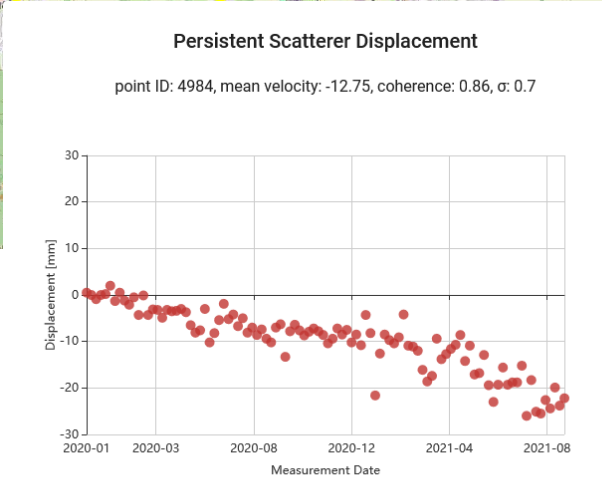

Use cases (analyses) implemented during the project