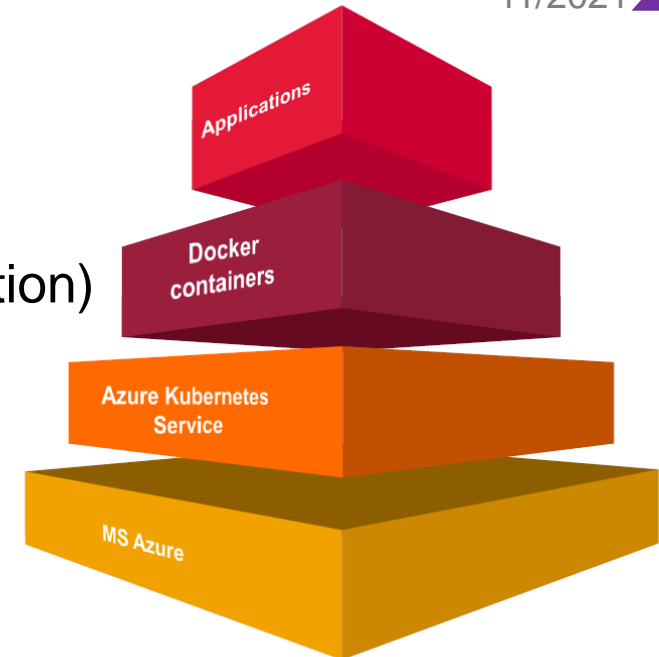

EARTH
OBSERVATION

Jiří Novák
Director Consulting Services

Martin Jirman
Project Manager

Kristýna Žáková
Business Consultant

Vojtěch Hron
Technical Consultant

Kristýna Vodičková
Business Consultant

Earth Observation Automated Monitoring Open Platform - SatSight

09/2019

11/2021

Duration: 24 + 2 months

Customer:  **esa**  (Investing in Industrial Innovation)

Project team:  &  **VSB TECHNICAL UNIVERSITY OF OSTRAVA**

Scope:

- development of cloud-based platform for processing of satellite images - automatic monitoring
- development of 4 EO use cases (in the form of plugins) based on Sentinel-1
- use cases validation