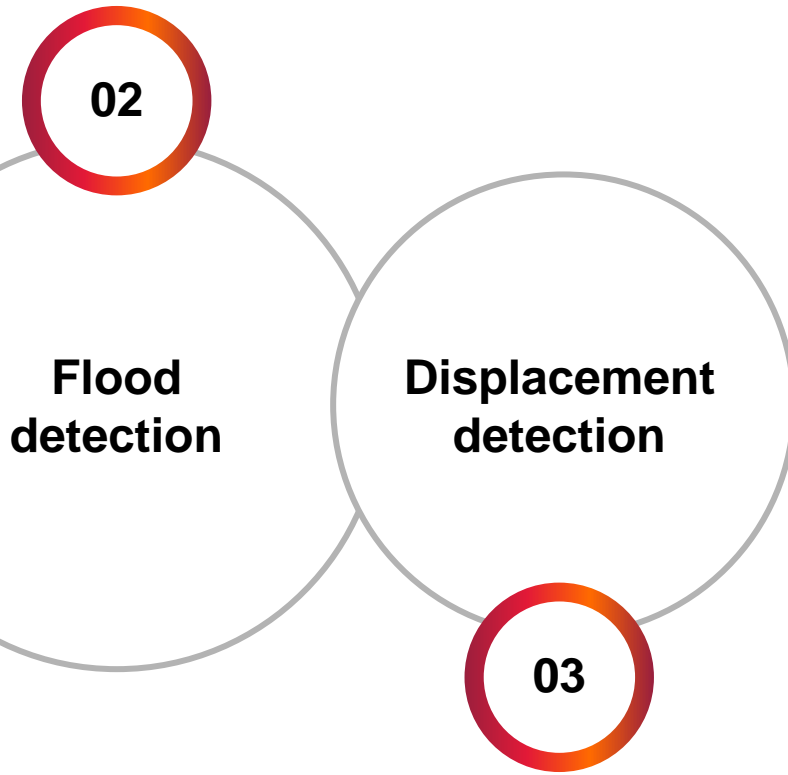

Use cases (analyses) implemented during the project