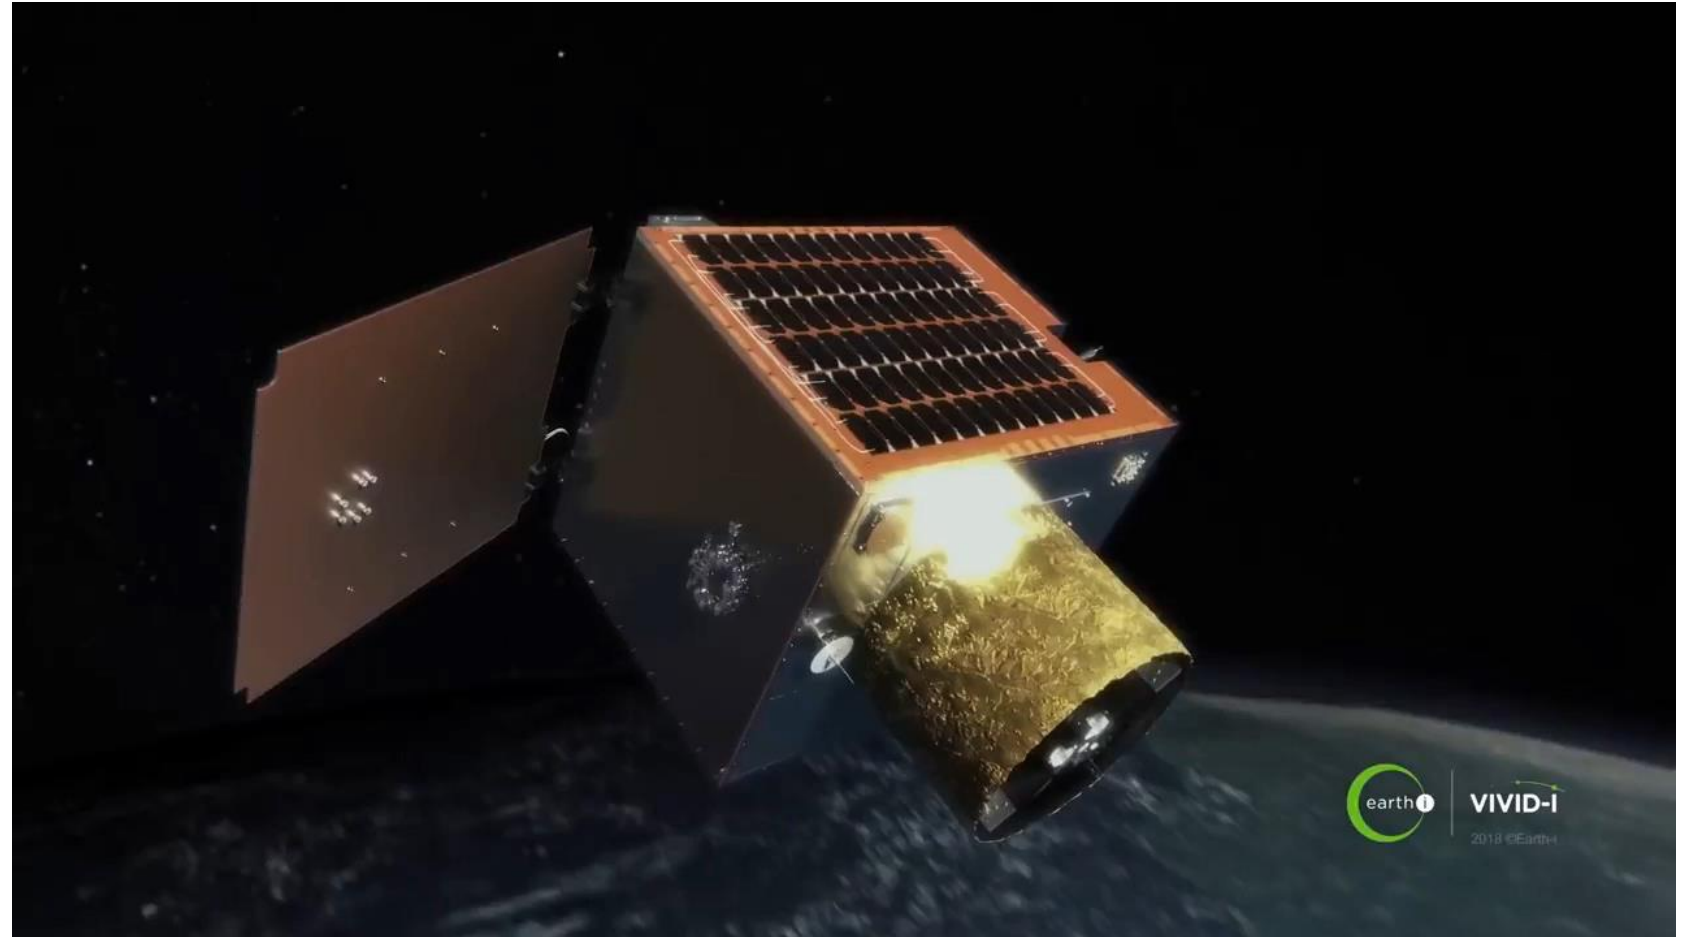

Why EO video?

- machine learning
  → faster and more accurate object recognition
- creation of 3D models
  → 3D change detection
- more contextual information
  → capturing movement
- mitigate clouds in a scene
  → clear images