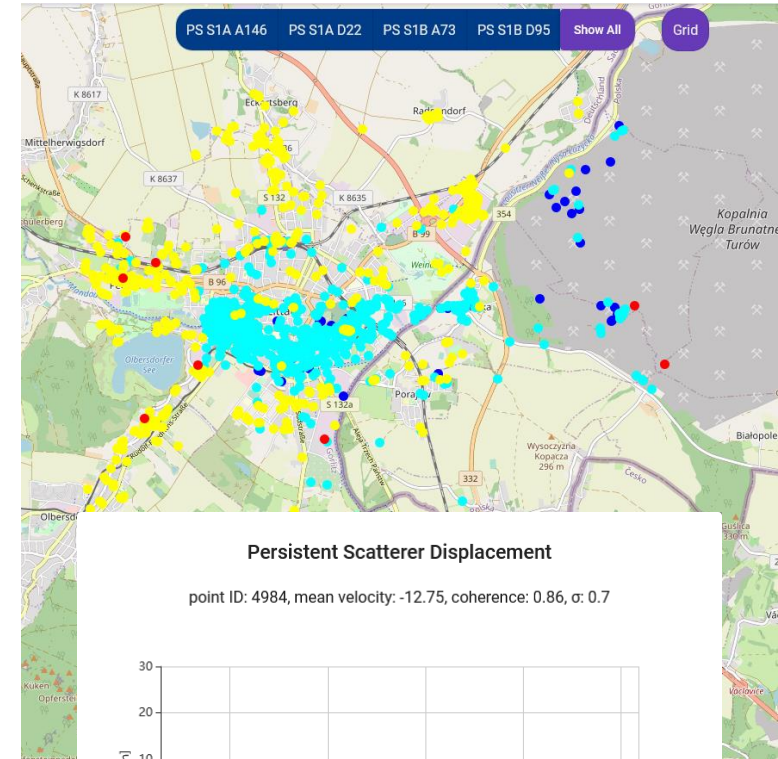

09/2019

11/2021

Duration: 24 + 2 months

Customer:  **esa**  (Investing in Industrial Innovation)

Project team:  &  **VSB TECHNICAL UNIVERSITY OF OSTRAVA**

Scope:

- development of cloud-based platform for processing of satellite images - automatic monitoring
- development of 4 EO use cases (in the form of plugins) based on Sentinel-1
- use cases validation

Use cases (analyses) developed by VŠB-TUO

Use cases (analyses) implemented during the project

Earth Observation Video Exploitation and Analytics Platform

Duration: 24 months

Customer:  **esa**

Project team:  & 